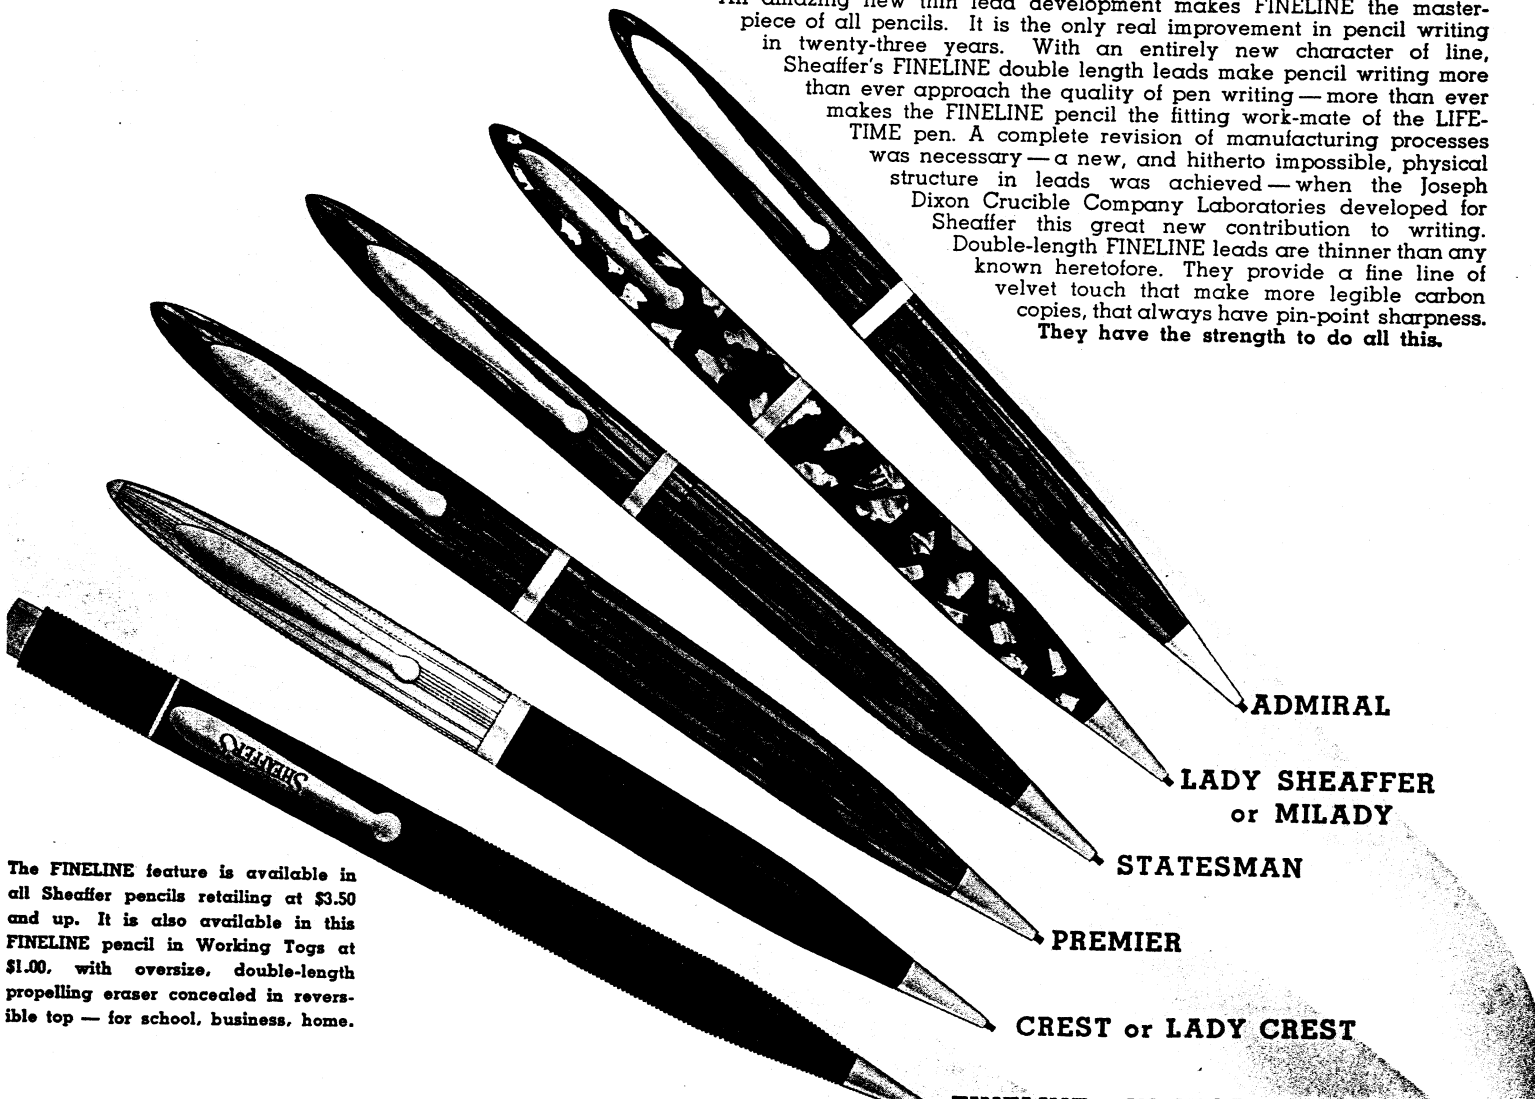

Fineline

PENCILS AND THIN LEADS, DOUBLE LENGTH

An amazing new thin lead development makes FINELINE the masterpiece of all pencils. It is the only real improvement in pencil writing in twenty-three years. With an entirely new character of line, Sheaffer's FINELINE double length leads make pencil writing more than ever approach the quality of pen writing — more than ever makes the FINELINE pencil the fitting work-mate of the LIFE-TIME pen. A complete revision of manufacturing processes was necessary — a new, and hitherto impossible, physical structure in leads was achieved — when the Joseph Dixon Crucible Company Laboratories developed for Sheaffer this great new contribution to writing. Double-length FINELINE leads are thinner than any known heretofore. They provide a fine line of velvet touch that make more legible carbon copies, that always have pin-point sharpness. They have the strength to do all this.